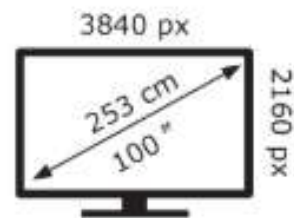

2019/2013

ABCDEF**G**
HDR
404 kWh/1000h