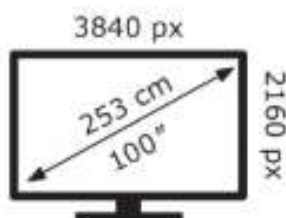

LG Electronics

100QNED87B6

LG Electronics

100QNED87B6

**159** kWh/1000h

**159** kWh/1000h

ABCDEF**G**  
**HDR**  
**404** kWh/1000h

2019/2013